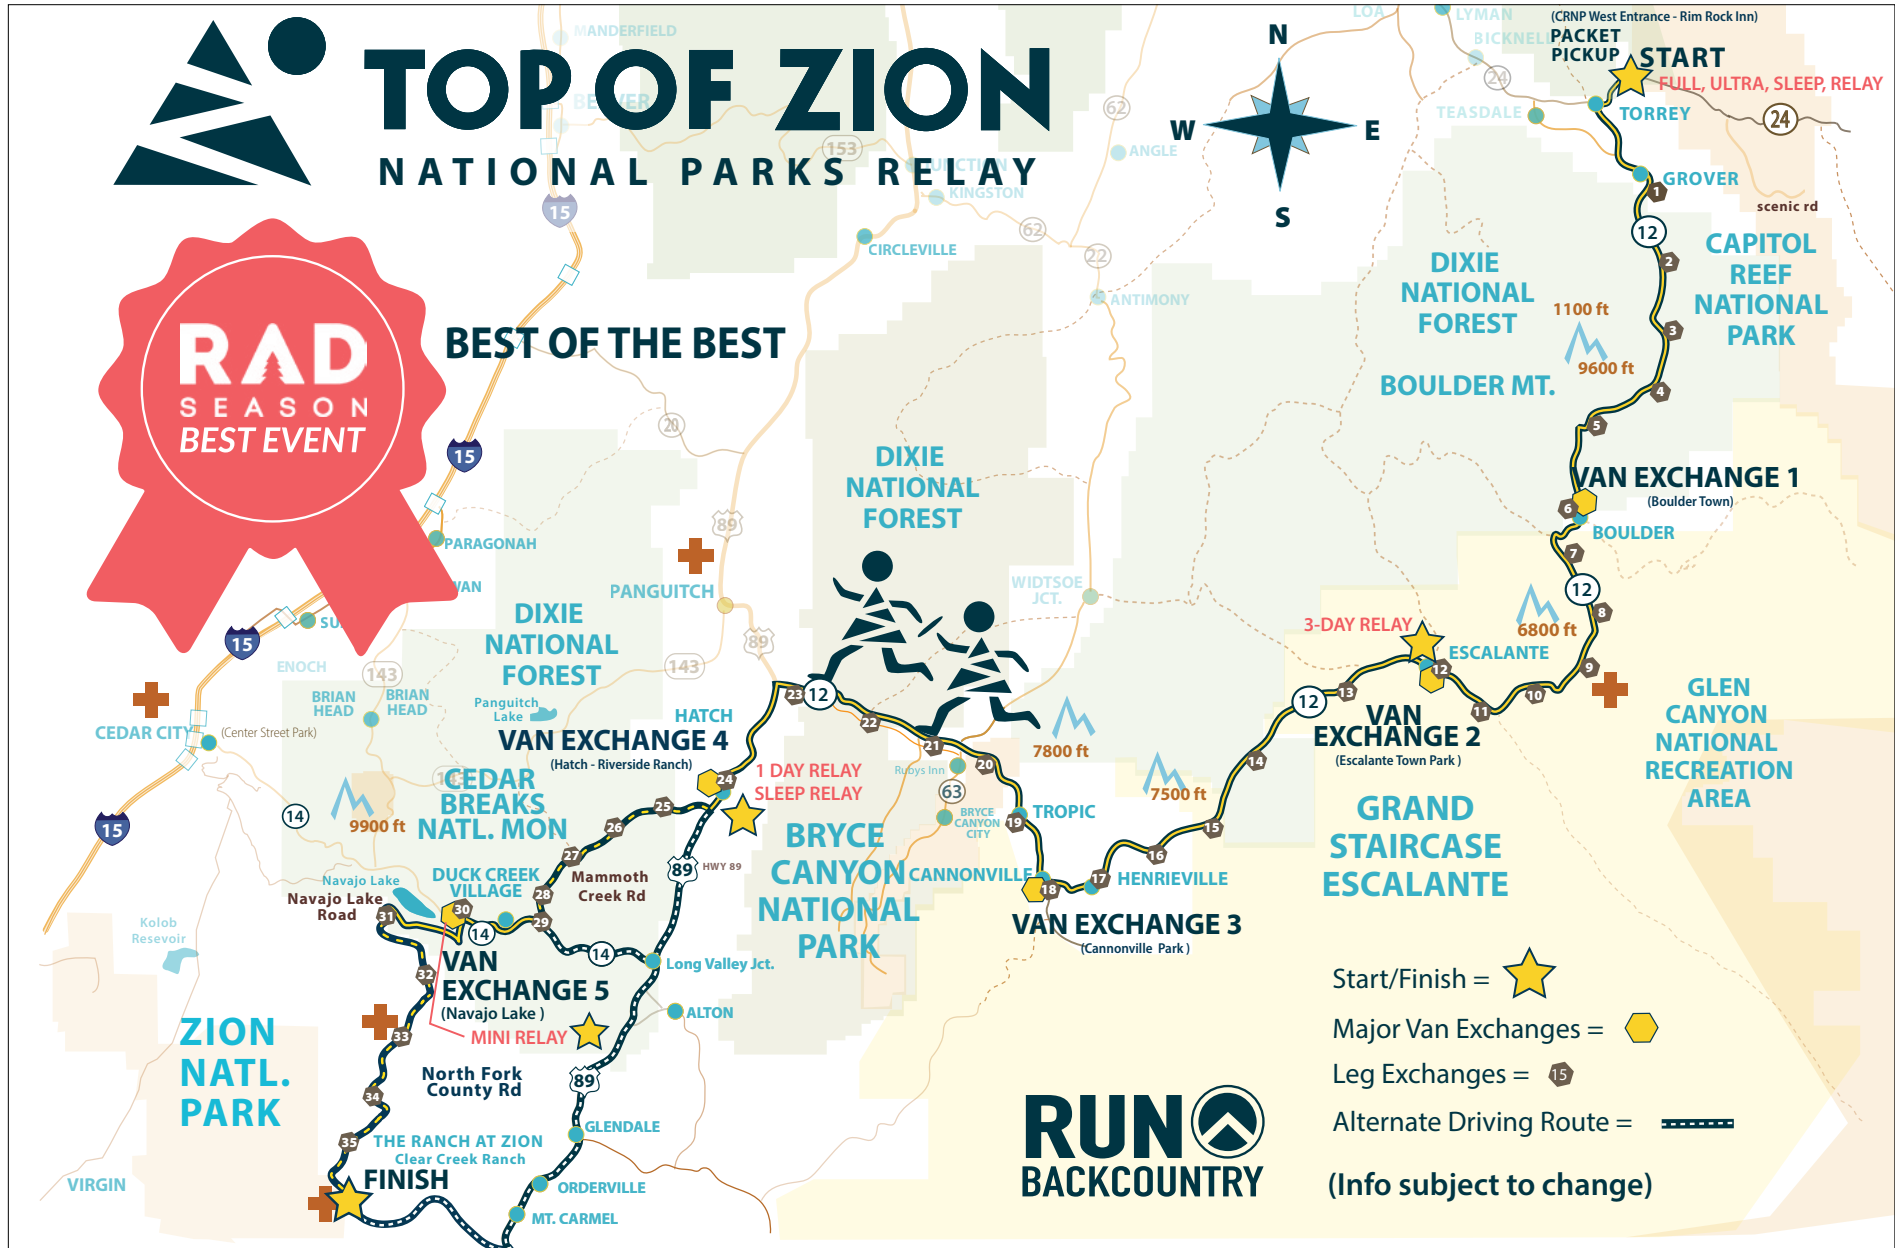

# Course Map

Full, Ultra, Sleep, 3-day, 1-day and Mini Relay

## TOP OF ZION NATIONAL PARKS RELAY

**BEST OF THE BEST**

- Start/Finish = ★
  - Major Van Exchanges = ⬡
  - Leg Exchanges = 15
  - Alternate Driving Route = - - - - -
- (Info subject to change)

**Capitol Reef National Park to Bryce Canyon National Park to Zion National Park!!!**